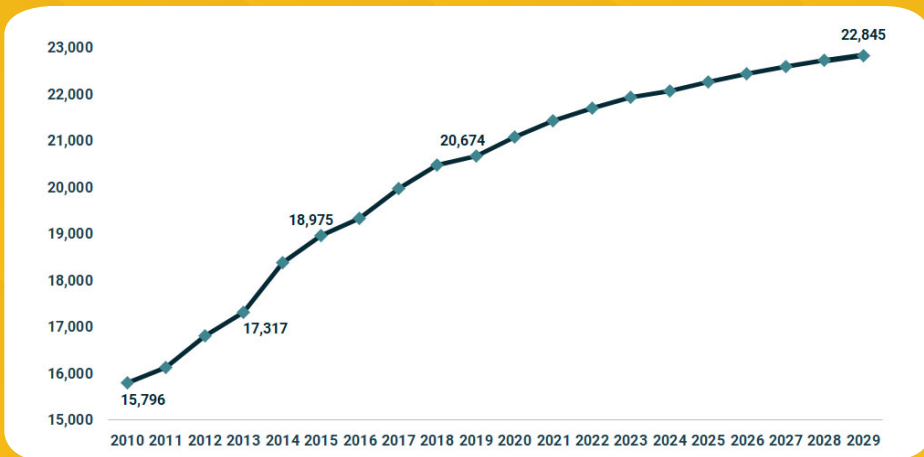

EMPLOYMENT OVER TIME

TOP POSTING EMPLOYERS

- CRST International, Inc.
- Roehl Transport, Inc.
- C.R. England, Inc.
- U.S. Xpress, Inc.
- J.B. Hunt Transport Services, Inc.
- Roadrunner Transportation Systems, Inc.
- Celadon Group, Inc.
- Hogan Transports Inc
- Forward Air Corporation
- Shipt LLC